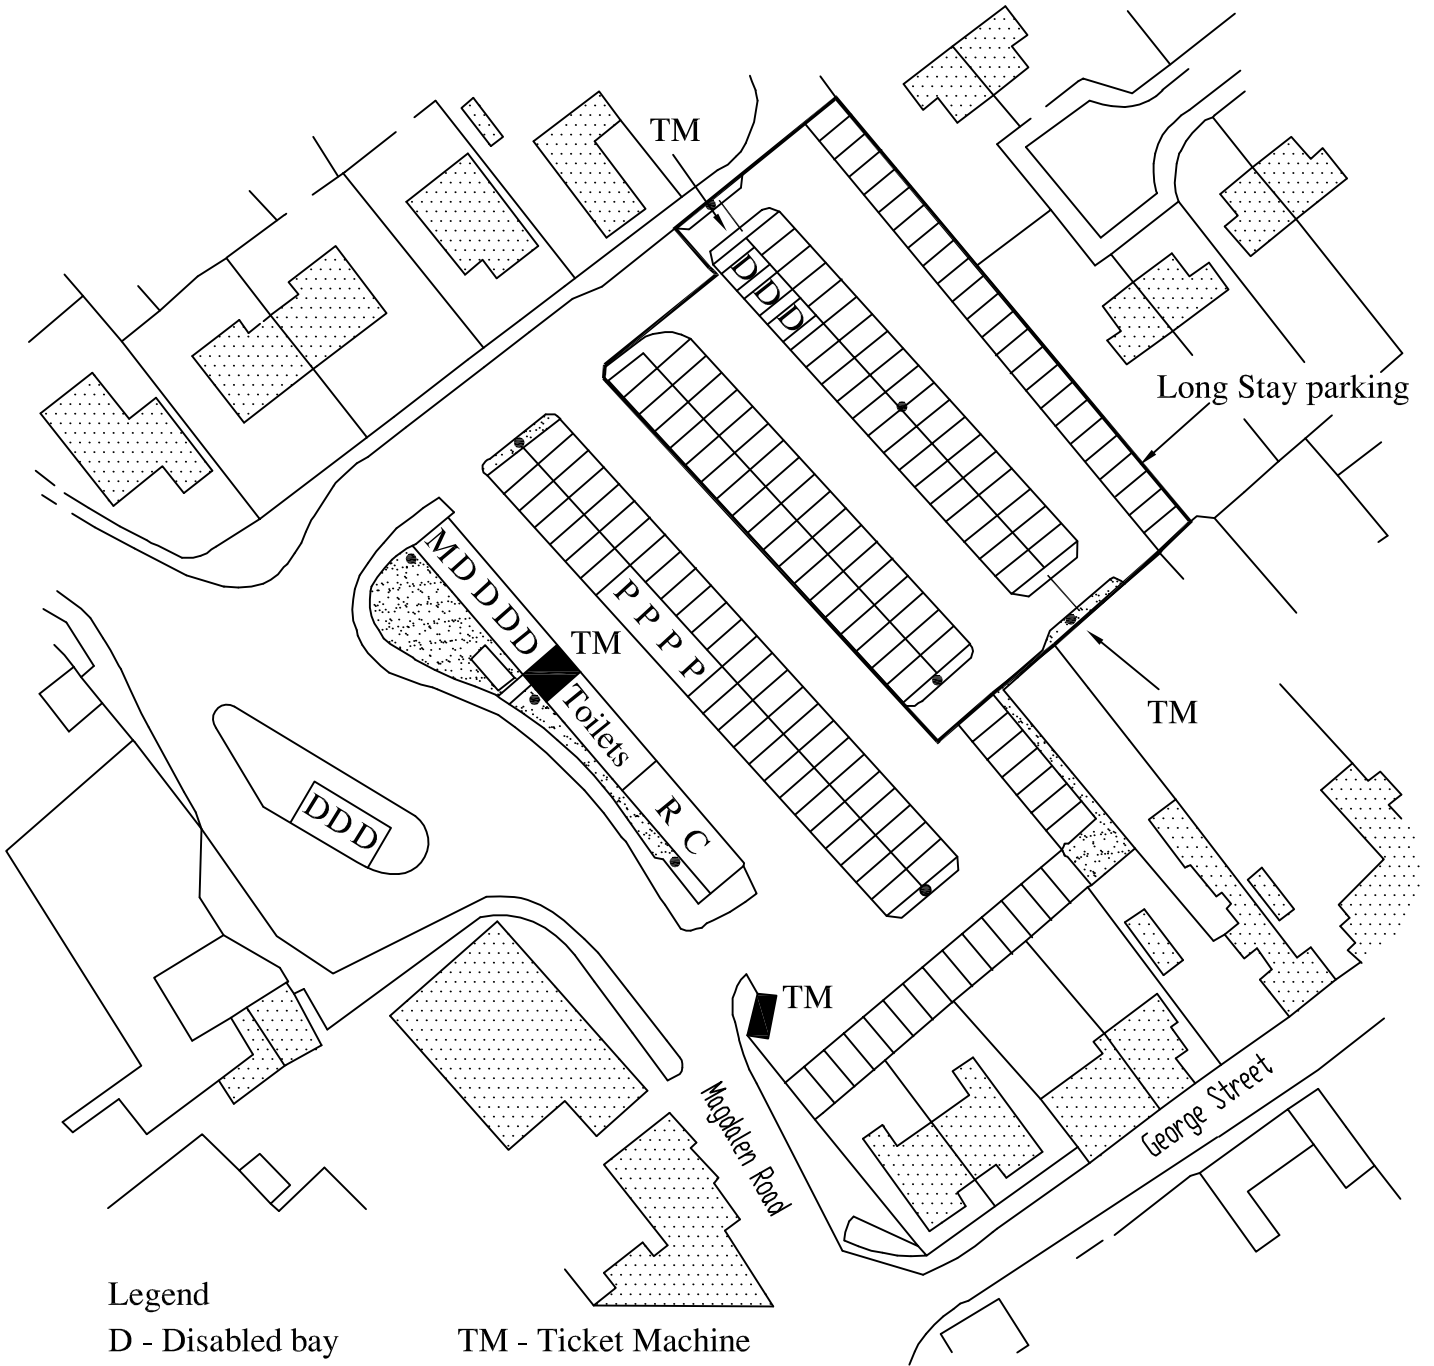

Magdalen Road Car Park Hadleigh

Legend

- D - Disabled bay
- P - Parent & child bay
- M- Motor cycle bay
- TM - Ticket Machine
- RC - Recycling area