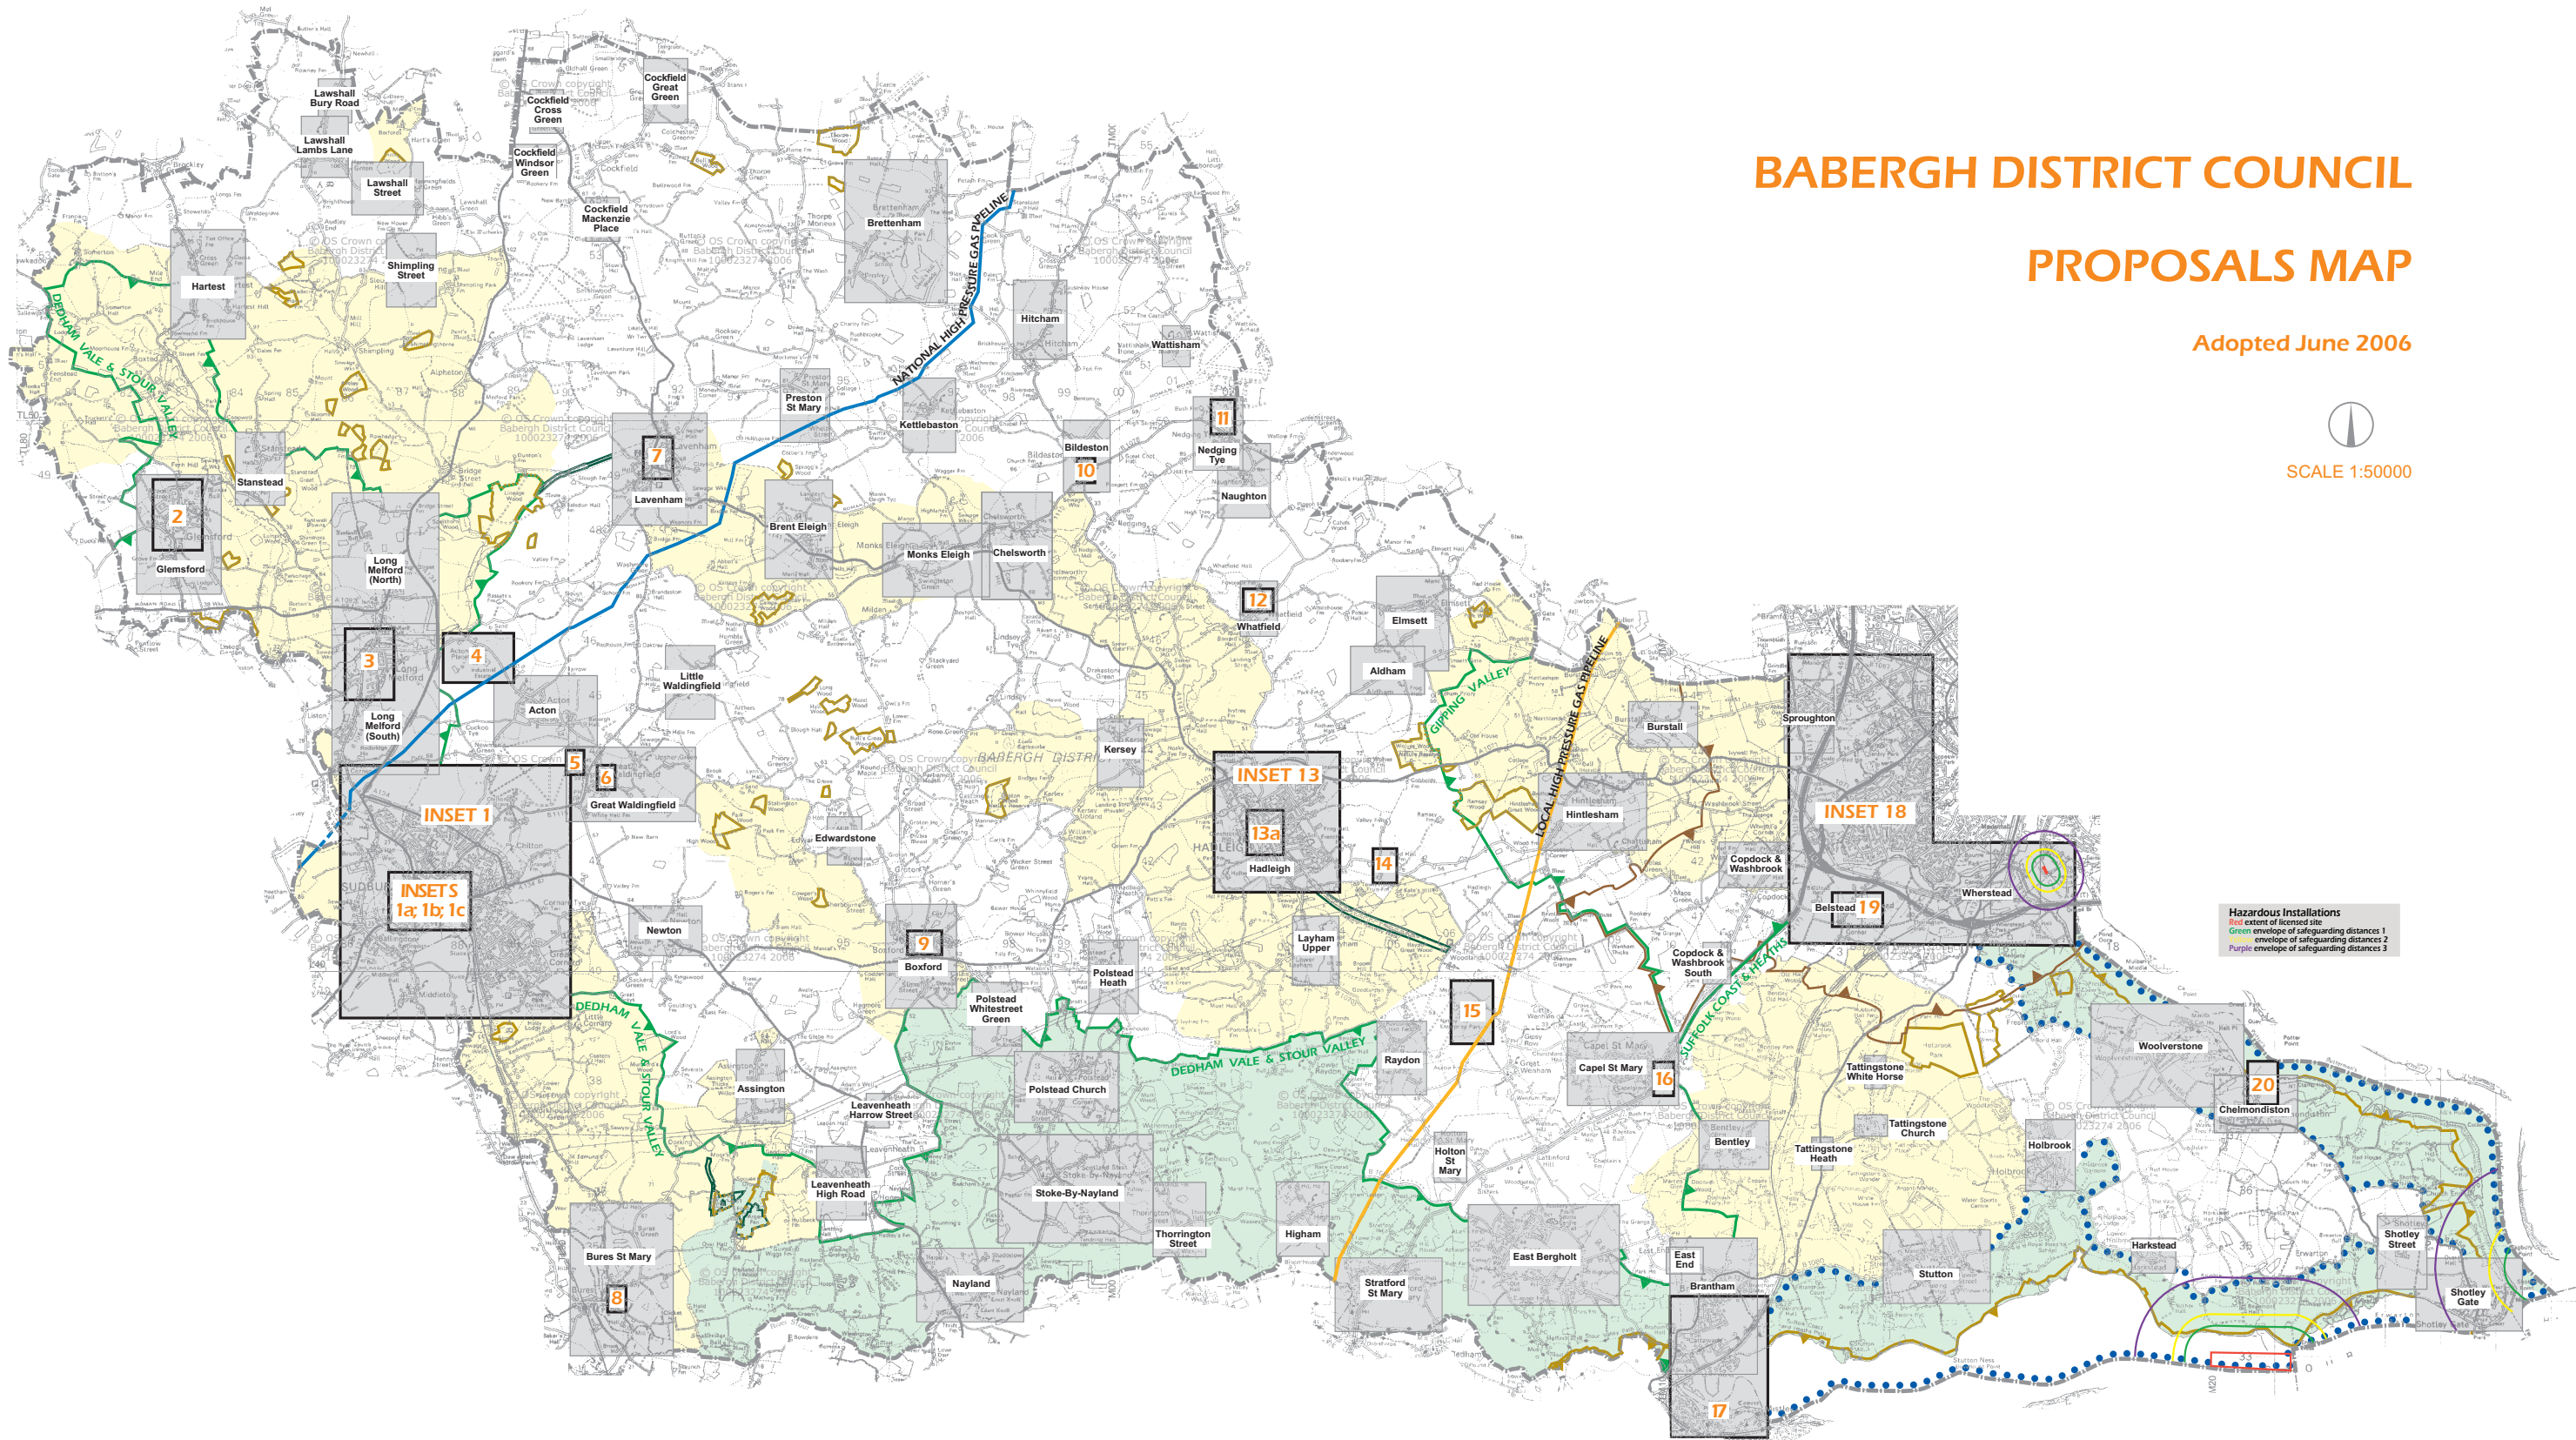

BABERGH DISTRICT COUNCIL PROPOSALS MAP

Adopted June 2006

SCALE 1:50000