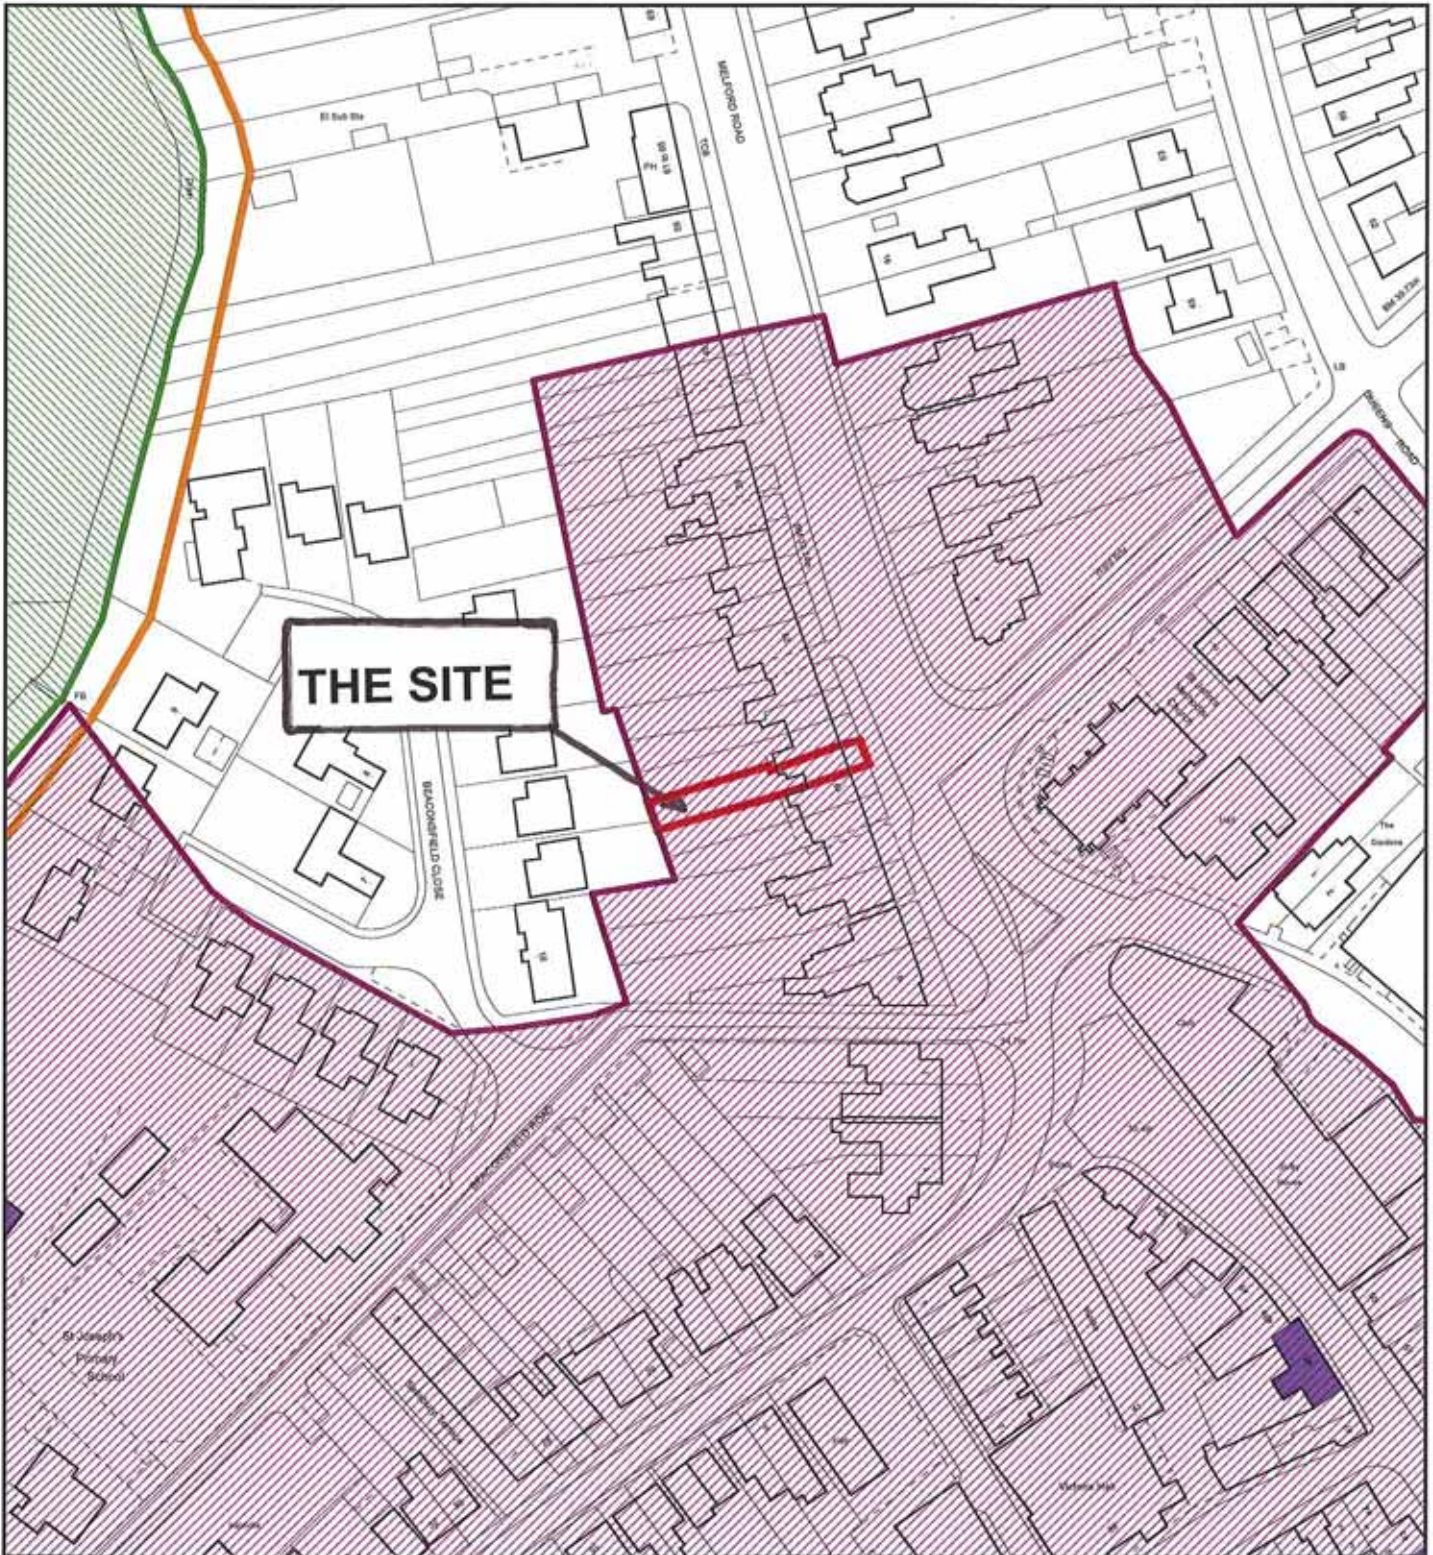

Application No B/09/00281/TCA

Special landscape area

Special landscape area

Built up area boundary

Built up area boundary

Conservation Area

Conservation Area

Listed Buildings

Listed Buildings

BABERGH DISTRICT COUNCIL

Corks Lane, Hadleigh, Ipswich. IP7 6SJ

Telephone : 01473 822801

minicom : 01473 825878

www.babergh.gov.uk

SCALE 1:1250

This map is based on Ordnance Survey mapping with the permission of Ordnance Survey on behalf of the Controller of Her Majesty's Stationary Office (c) Crown copyright. Unauthorised reproduction infringes Crown copyright and may lead to prosecution or civil proceedings. Babergh District Council Licence number : 100023274 2008

Date Printed : 26/03/2009