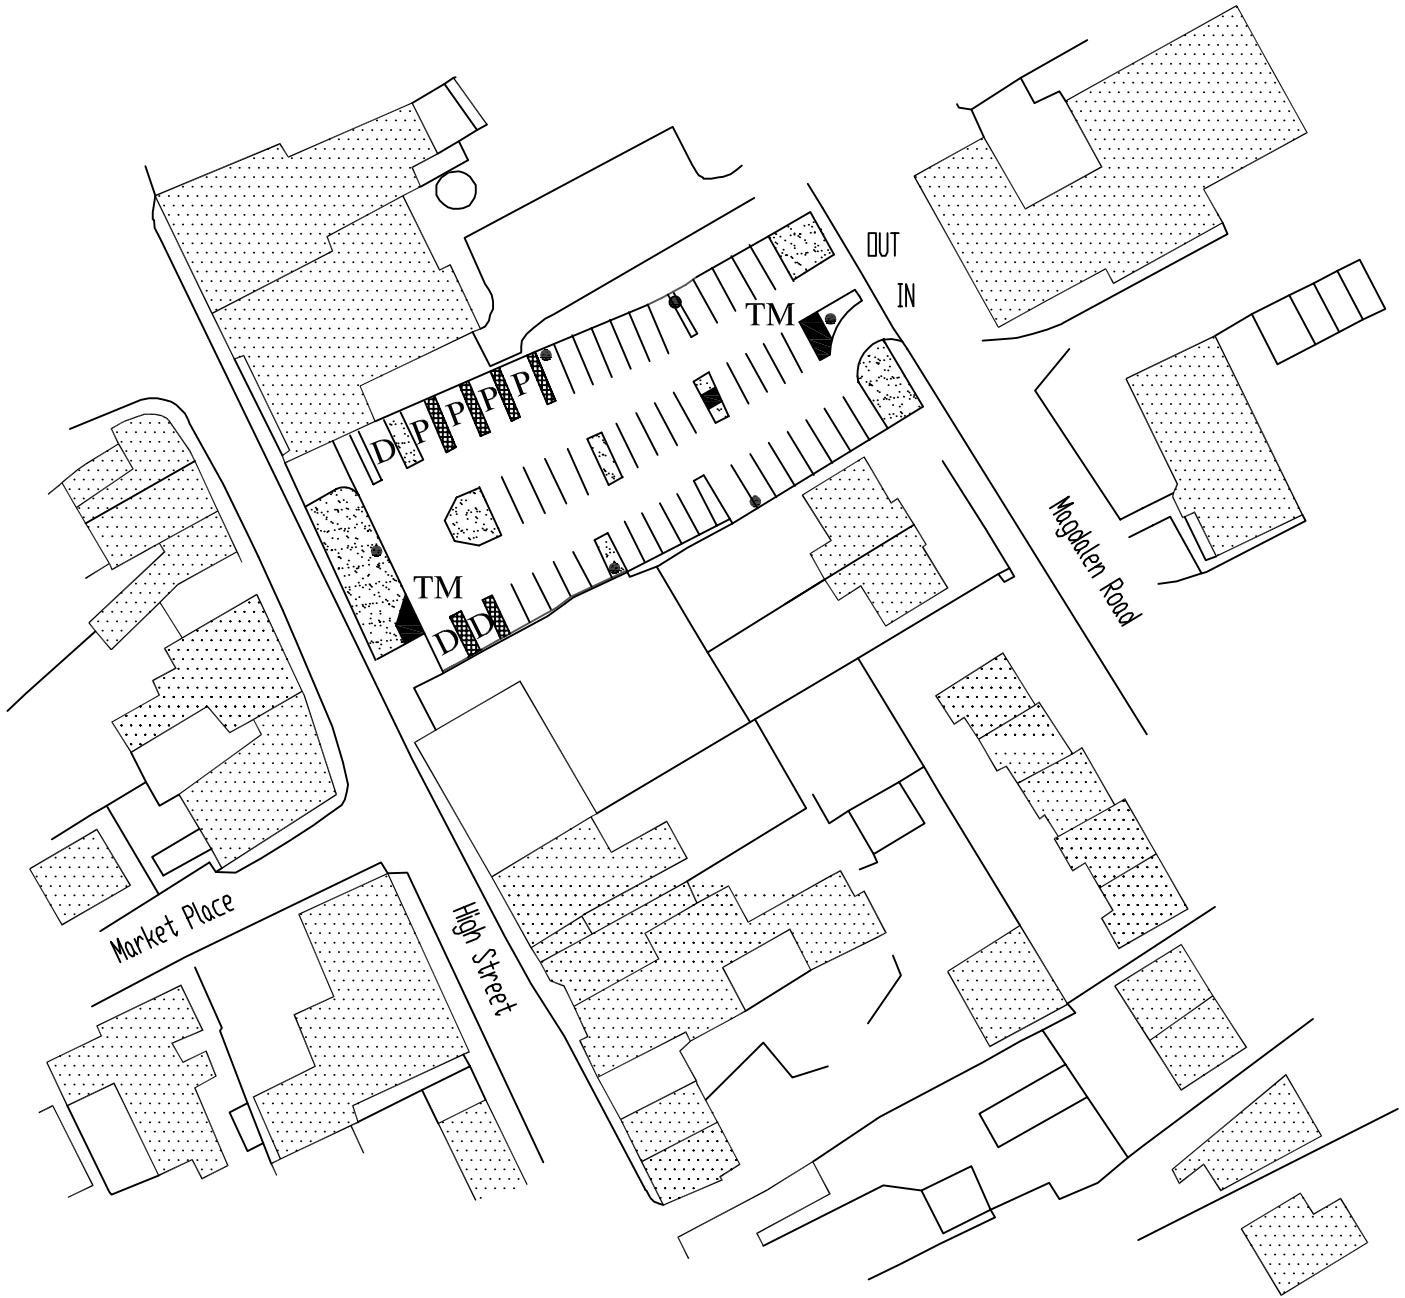

High Street Car Park Hadleigh

Legend

D - Disabled bay

TM - Ticket Machine

P - Parent & child bay